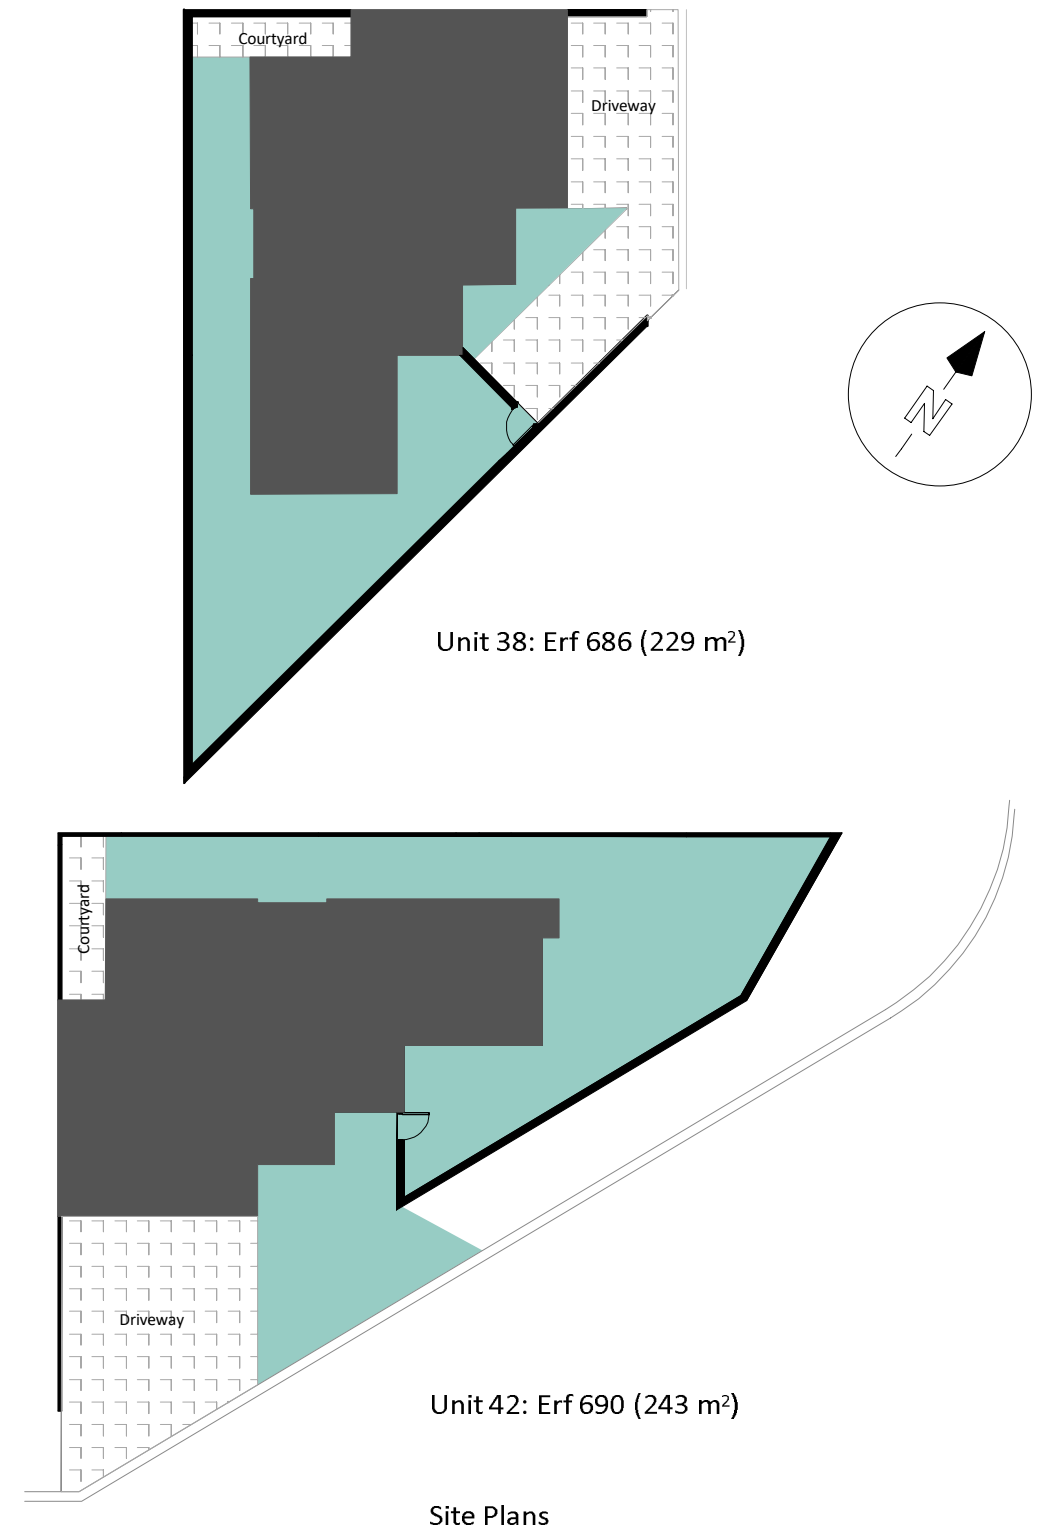

Ground Floor Plan

First Floor Plan

Pattern 5

UNITS 38,42

Ground Floor Area: 105m²
 First Floor Area: 78 m²
 Total Floor Area: 183 m²

KINGFISHER CREEK