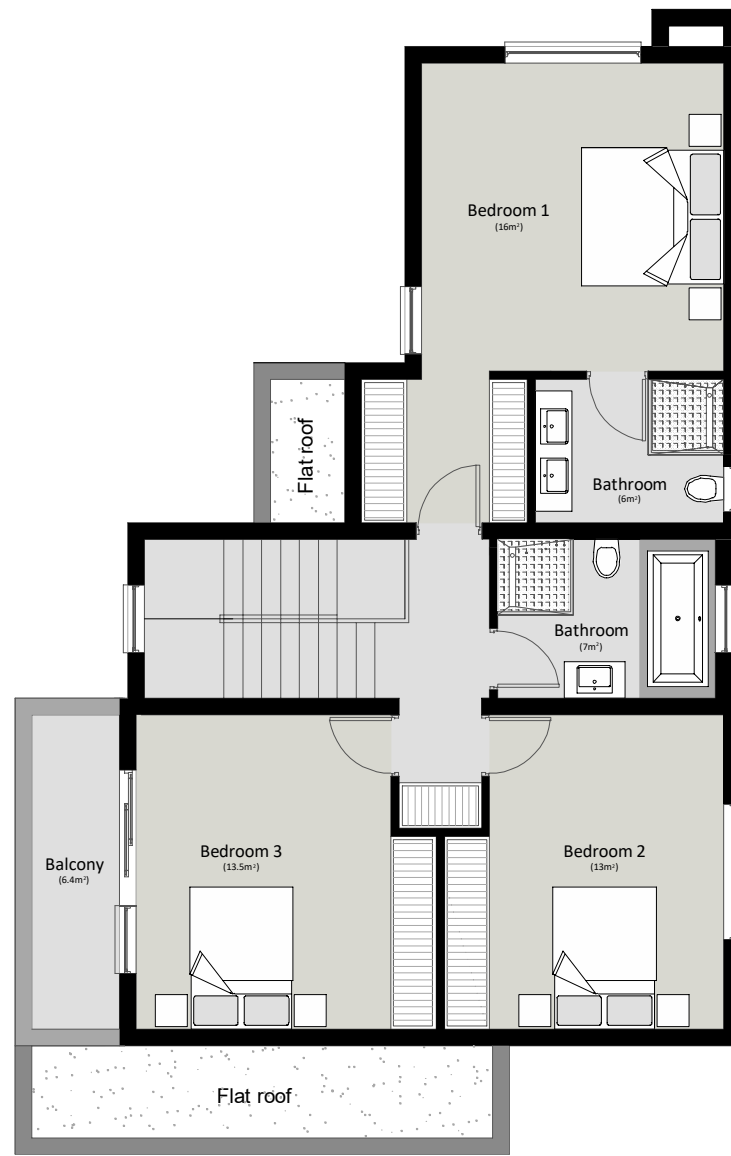

Ground Floor Plan

First Floor Plan

Pattern 5

UNITS 38,42

Ground Floor Area: 105m²
 First Floor Area: 78 m²
 Total Floor Area: 183 m²

KINGFISHER CREEK